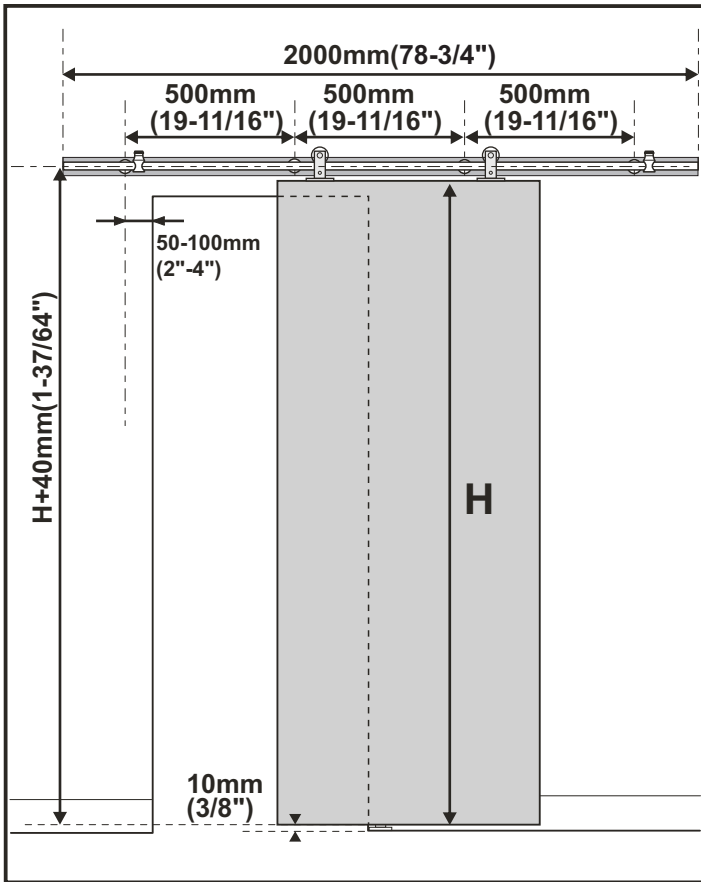

# Installation Manual

To obtain the maximum weight capacity, all rail mounting fasteners must be mounted directly into solid wood. Do NOT install directly onto a drywall surface. A solid wood header is recommended as shown in instruction box 2.