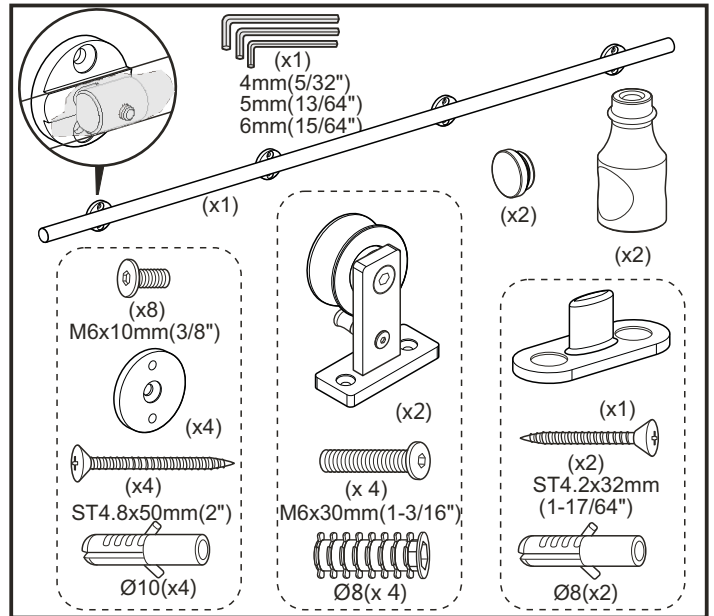

# Installation Manual

To obtain the maximum weight capacity, all rail mounting fasteners must be mounted directly into solid wood. Do NOT install directly onto a drywall surface. A solid wood header is recommended as shown in instruction box 2.